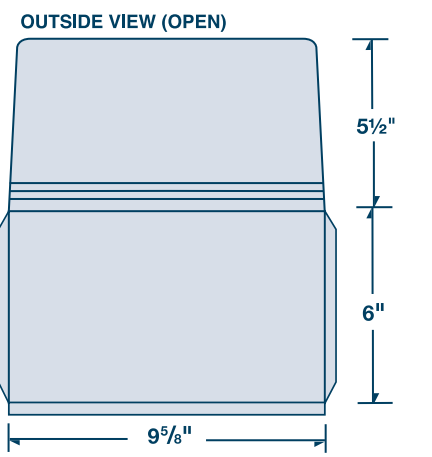

**Copy Limitations:**

- up to 50% ink coverage – 50% of your folder will remain white
- no heavy-coverage or large solids (no full-panel solids)
- no butt or tight registration to scores - this includes borders and frames.
- for bleeds extend 1/8" past dieline

Copy placed in the shaded blue area will show below the flap when closed.

It is acceptable to bleed images & smaller solids off the the flap panel – as pictured here.

Ink will crack if butting to the scores.  
Avoid full panel images, borders & solids.