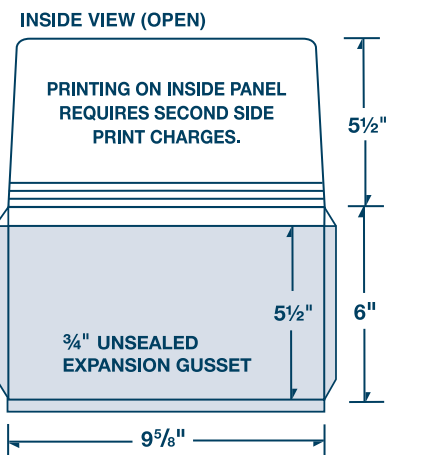

**Copy Limitations:**

- up to 50% ink coverage – 50% of your folder will remain white
- no heavy-coverage or large solids (no full-panel solids)
- no butt or tight registration to scores - this includes borders and frames.
- for bleeds extend 1/8" past dieline

Copy placed in the shaded blue area will show below the flap when closed.

It is acceptable to bleed images & smaller solids off the the flap panel – as pictured here.

Ink will crack if butting to the scores.  
Avoid full panel images, borders & solids.