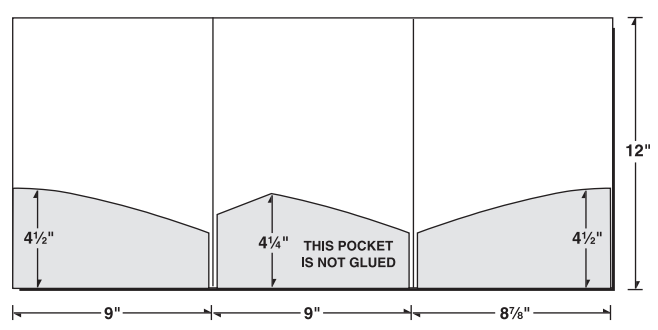

38-08

BLEEDS:
Extend 1/8"
past edge
of Dieline

8 7/8" THIS PANEL FOLDS TO THE INSIDE

9" BACK COVER

9" FRONT COVER

COPY DIRECTION

BLEEDS:
Extend 1/8"
past edge
of Dieline

COPY DIRECTION

BLEEDS:
Extend 1/8"
past edge
of Dieline

12"

12"

GLUE FLAP - BLEED ONLY AREA
do not place copy here

GLUE FLAP - BLEED ONLY AREA
do not place copy here

4 1/2"

4 1/4"

4 1/2"