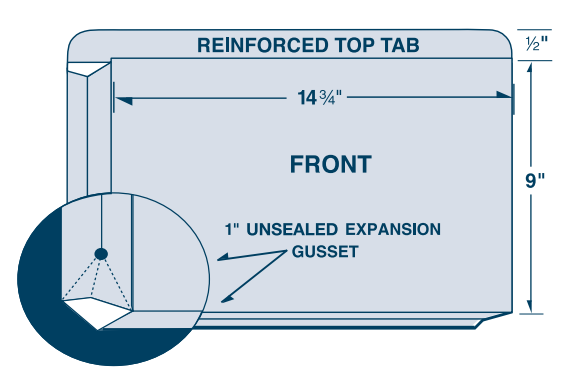

14 3/4"

9 1/2"

9"

35-17

BLEEDS: Extend 1/8" past edge of Dieline

BLEEDS: Extend 1/8" past edge of Dieline