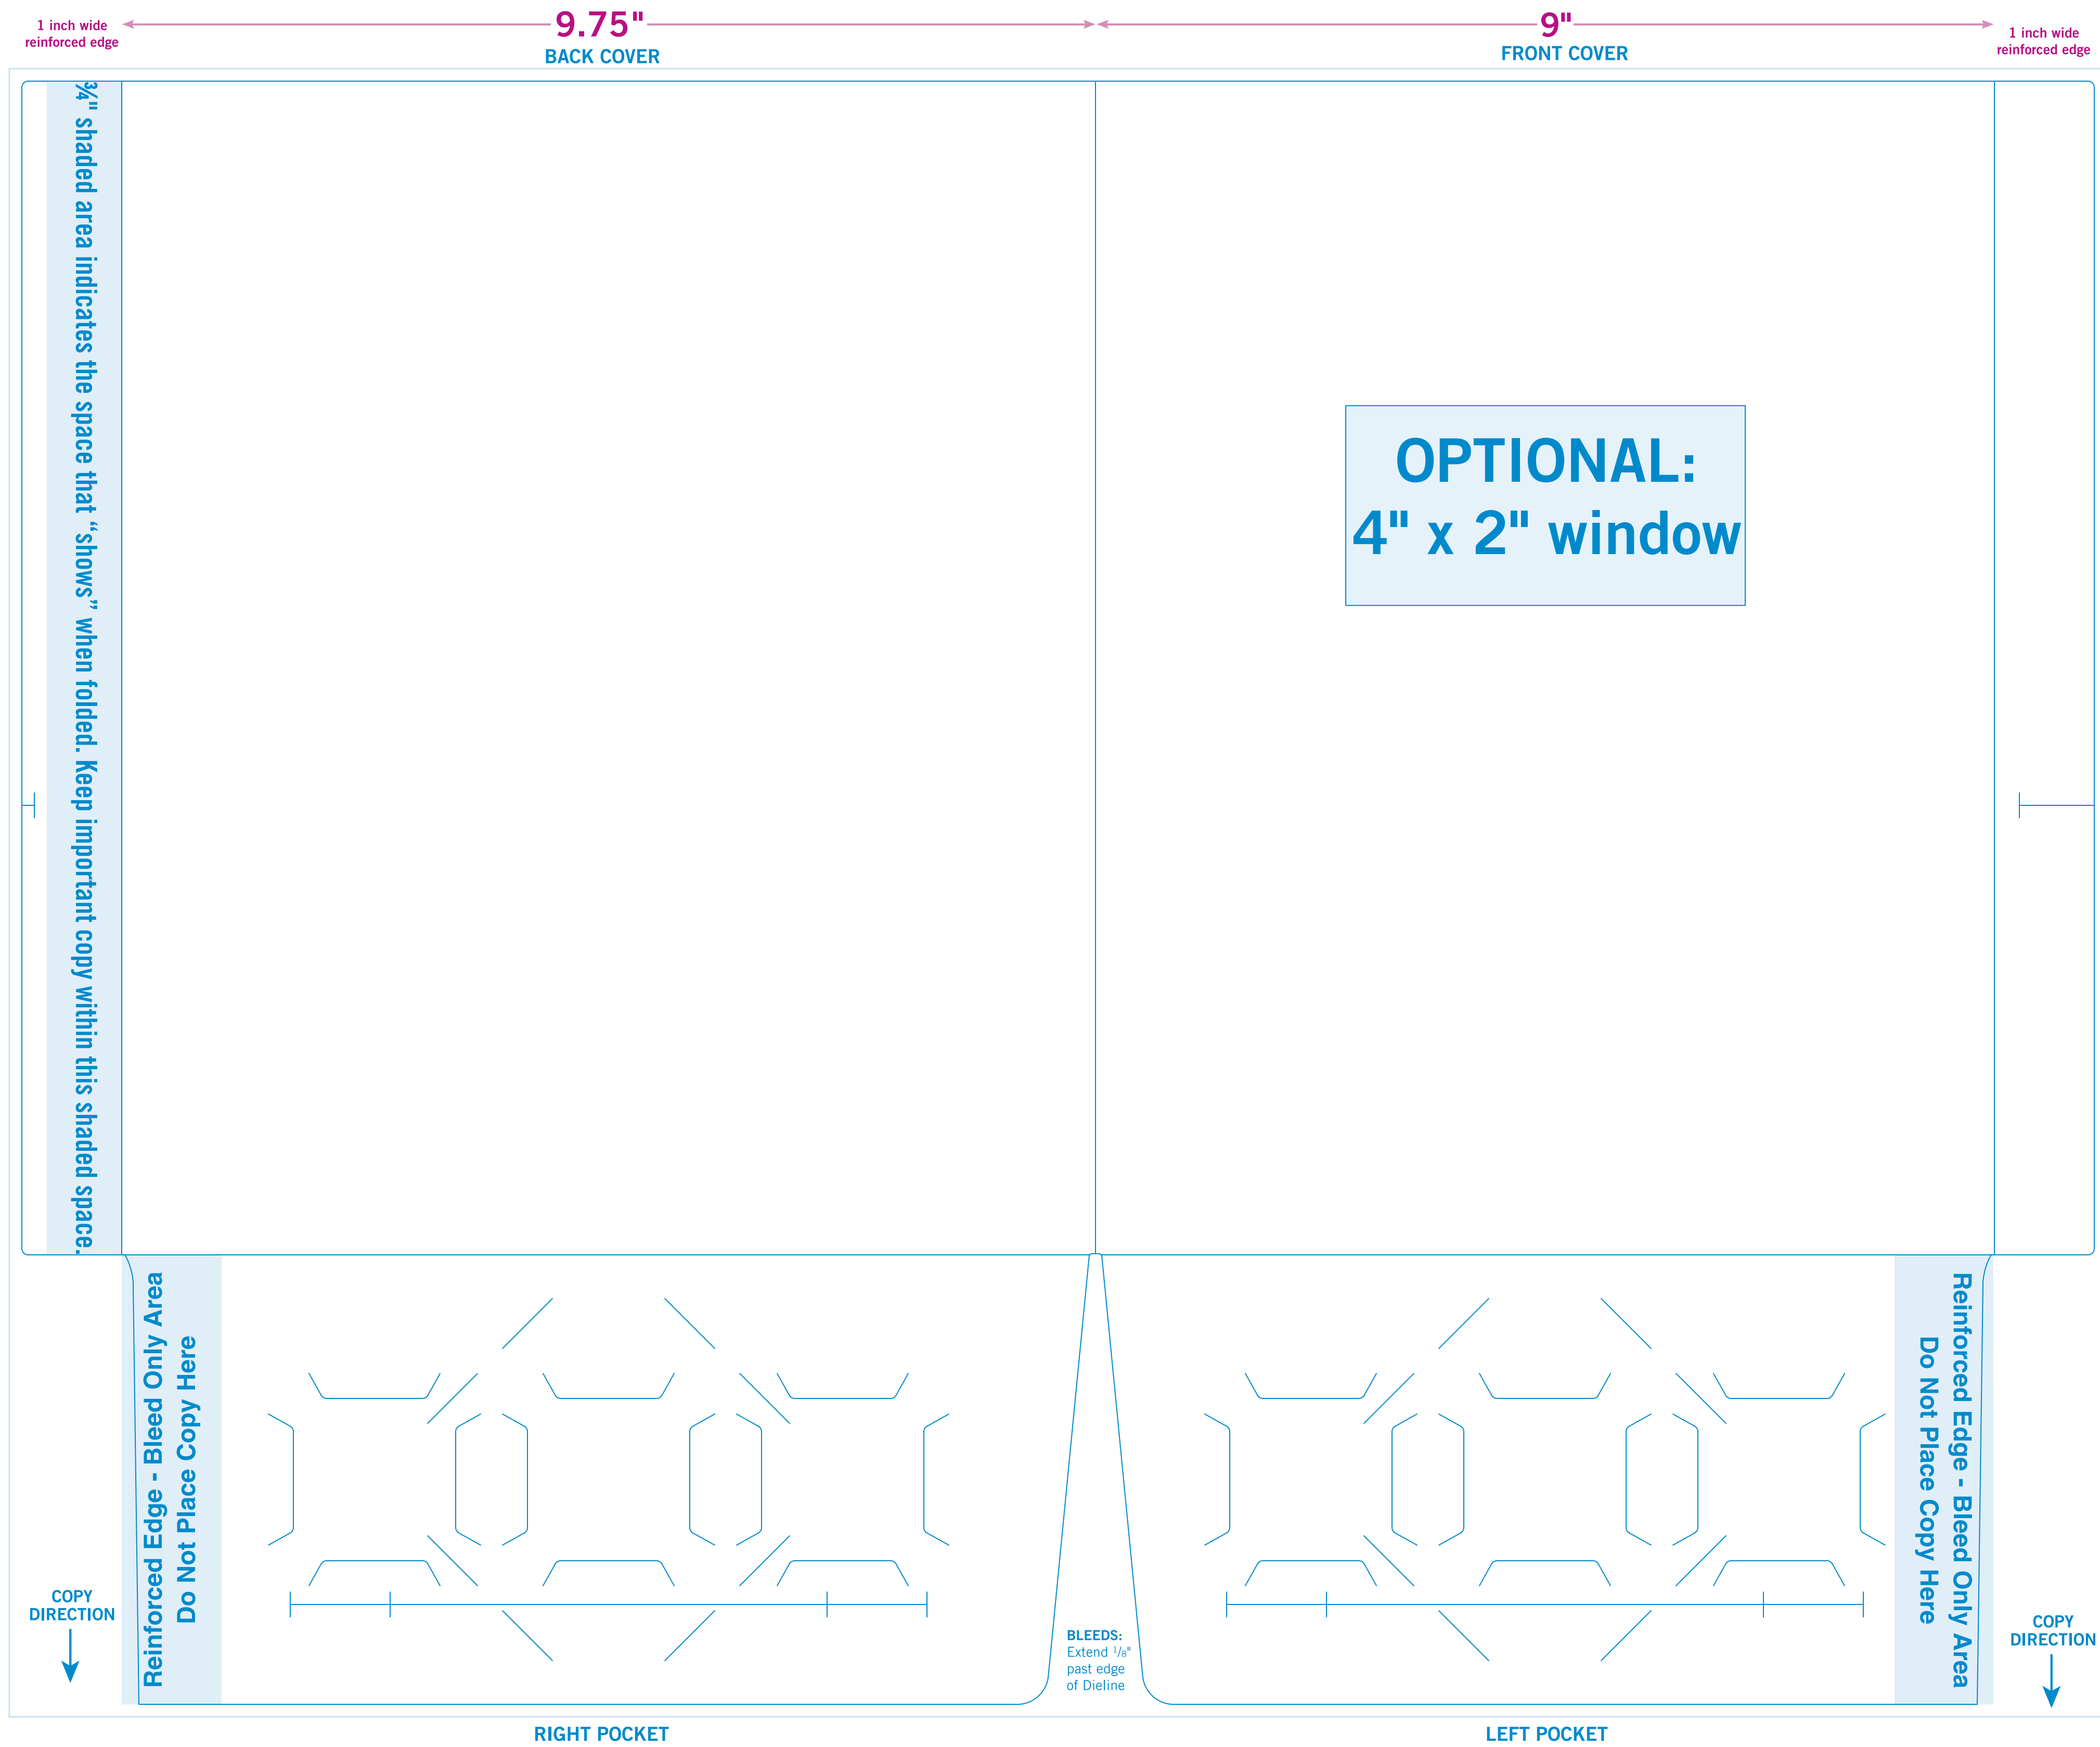

29-75

COPY DIRECTION ↑

BLEEDS: Extend 1/8" past edge of Dieline

3/4" shaded area indicates the space that "shows" when folded. Keep important copy within this shaded space.

Reinforced Edge - Bleed Only Area
Do Not Place Copy Here

COPY DIRECTION ↓

BLEEDS: Extend 1/8" past edge of Dieline

RIGHT POCKET

LEFT POCKET

OPTIONAL:
4" x 2" window

Reinforced Edge - Bleed Only Area
Do Not Place Copy Here

COPY DIRECTION ↓

COPY DIRECTION ↑

BLEEDS: Extend 1/8" past edge of Dieline

11.75"

4.5"