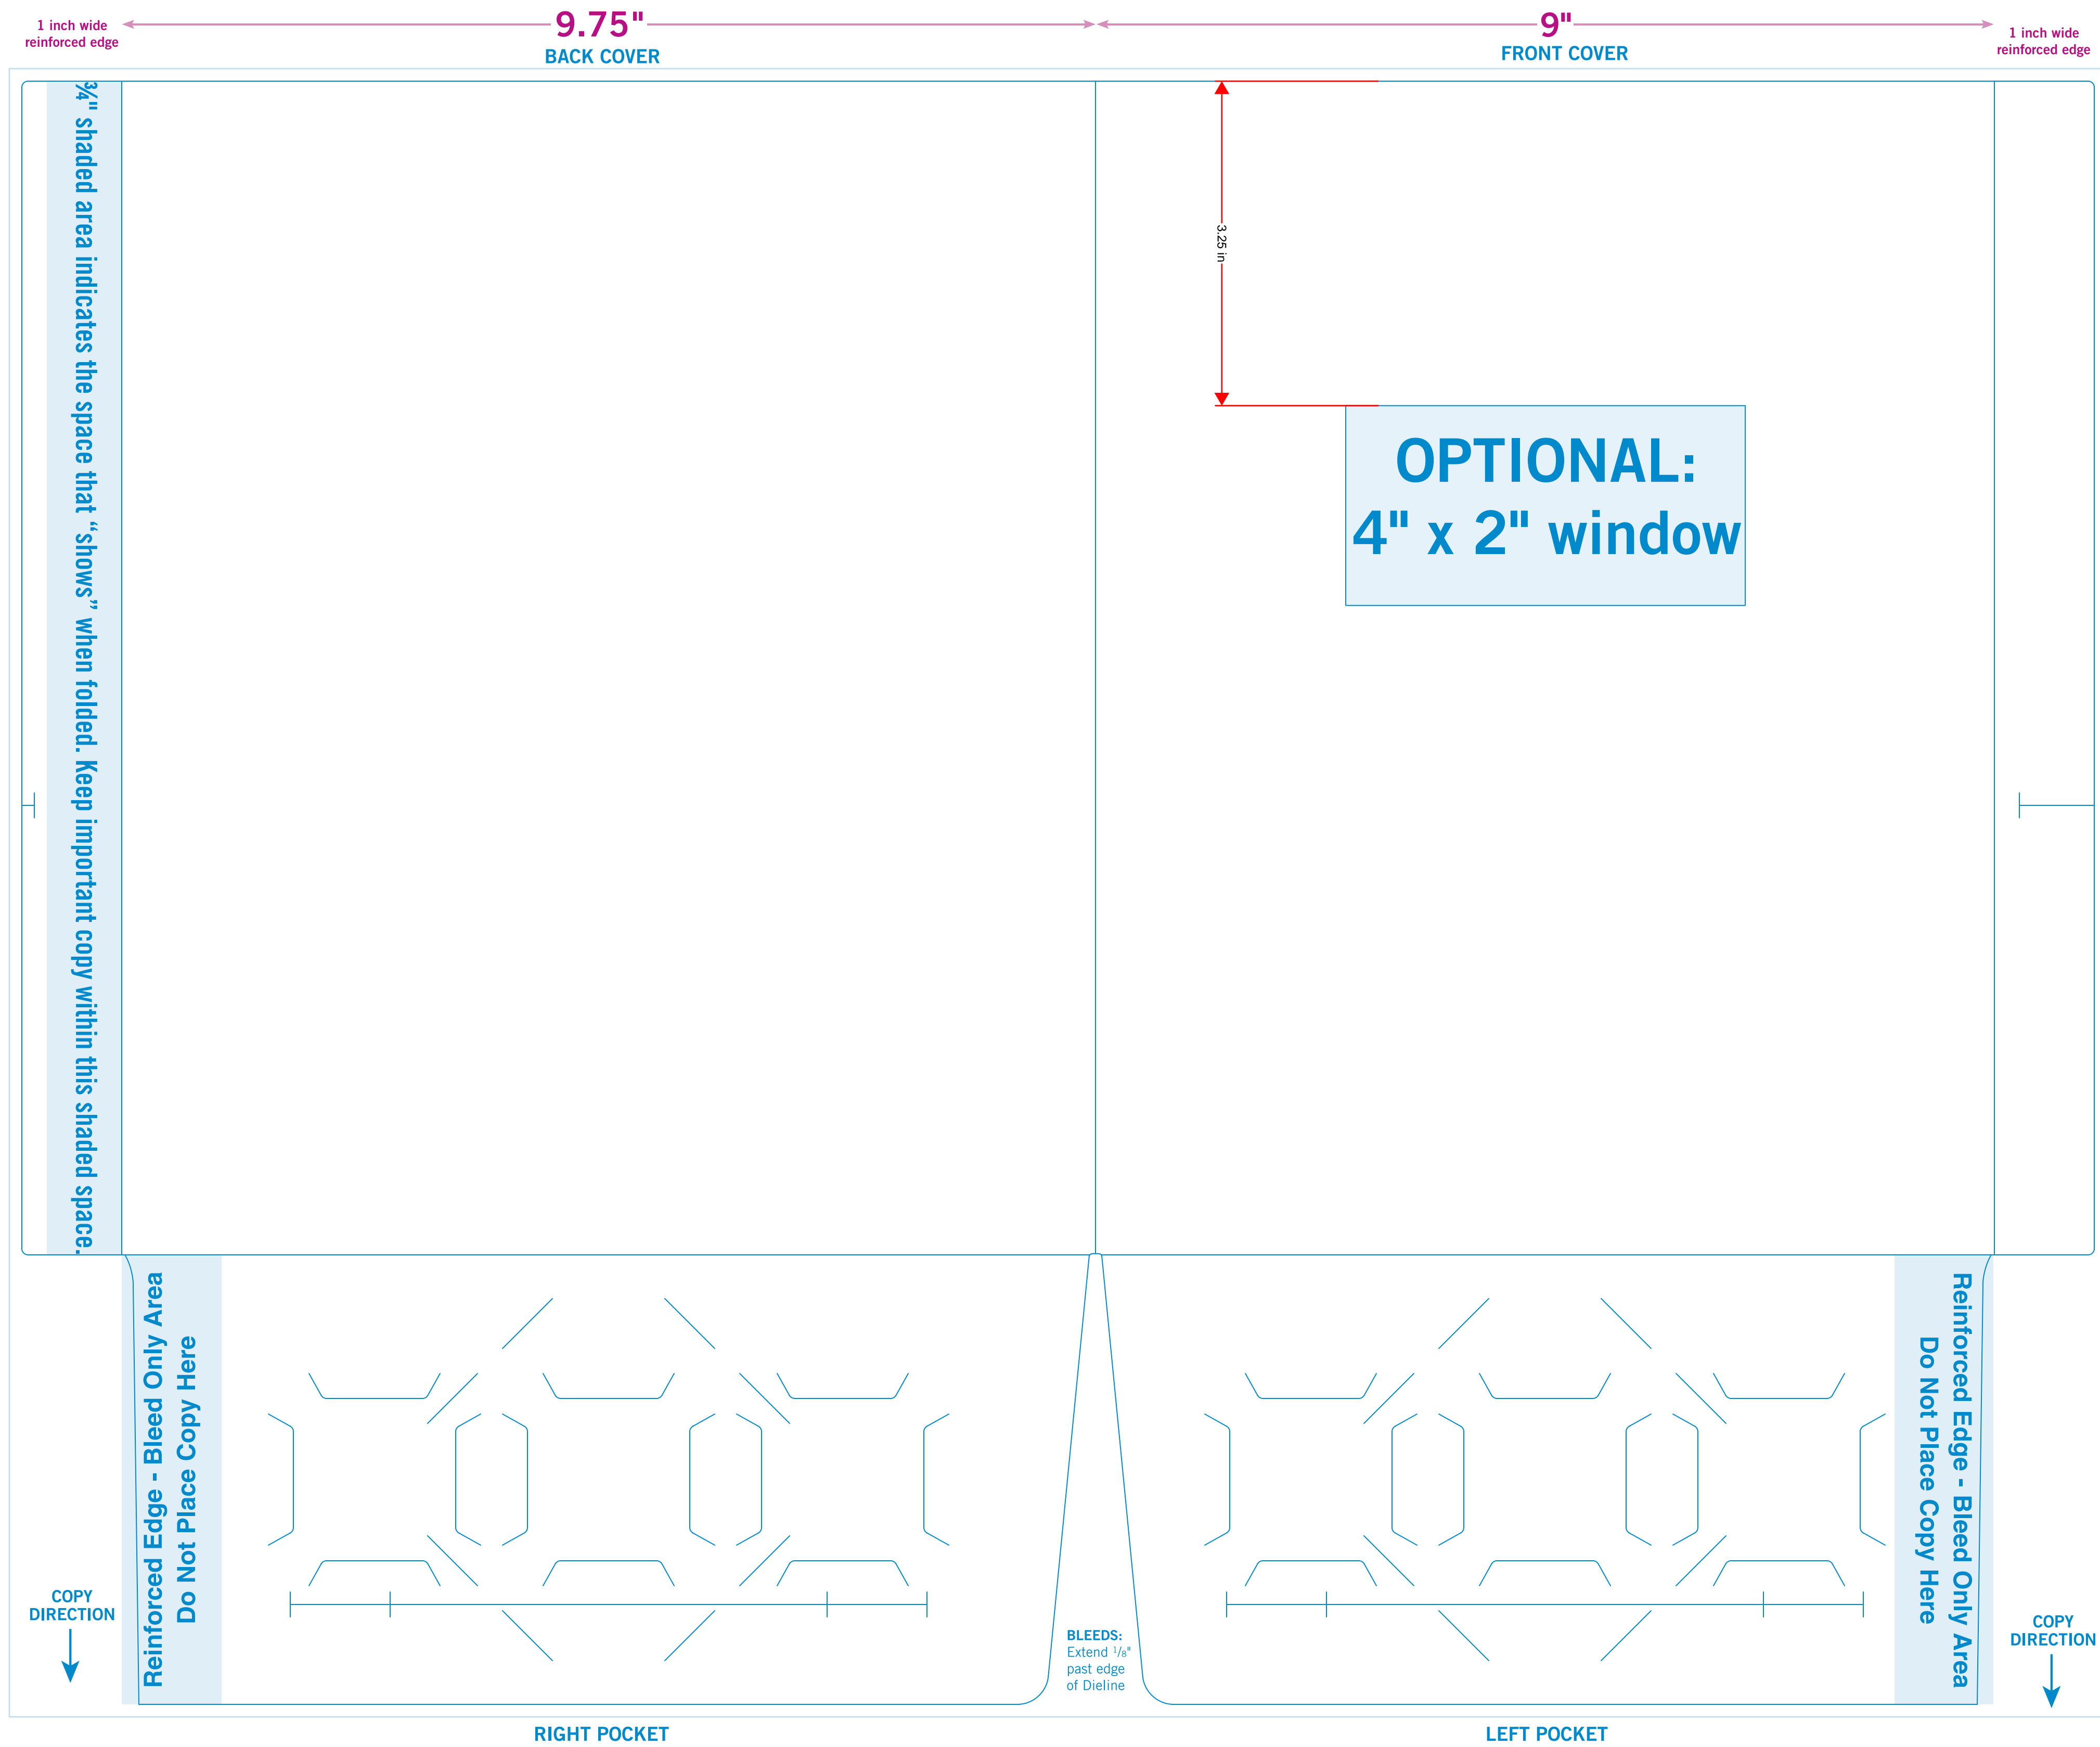

29-75

COPY DIRECTION ↑

BLEEDS: Extend 1/8" past edge of Dieline

3/4" shaded area indicates the space that "shows" when folded. Keep important copy within this shaded space.

Reinforced Edge - Bleed Only Area
Do Not Place Copy Here

COPY DIRECTION ↓

RIGHT POCKET

BLEEDS: Extend 1/8" past edge of Dieline

LEFT POCKET

Reinforced Edge - Bleed Only Area
Do Not Place Copy Here

COPY DIRECTION ↓

4.5"

11.75"

COPY DIRECTION ↑

BLEEDS: Extend 1/8" past edge of Dieline