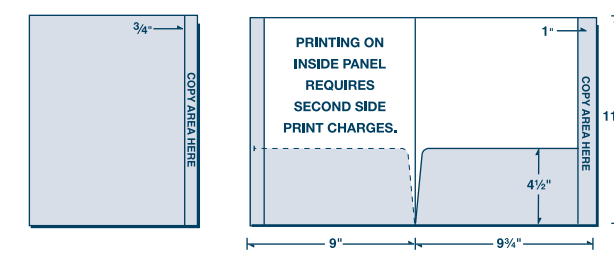

29-75

COPY DIRECTION ↑

BLEEDS: Extend 1/8" past edge of Dieline

3/4" shaded area indicates the space that "shows" when folded. Keep important copy within this shaded space.

Reinforced Edge - Bleed Only Area
Do Not Place Copy Here

COPY DIRECTION ↓

BLEEDS: Extend 1/8" past edge of Dieline

RIGHT POCKET

LEFT POCKET

OPTIONAL:
4" x 2" window

Reinforced Edge - Bleed Only Area
Do Not Place Copy Here

COPY DIRECTION ↓

COPY DIRECTION ↑

BLEEDS: Extend 1/8" past edge of Dieline

11.75"

4.5"