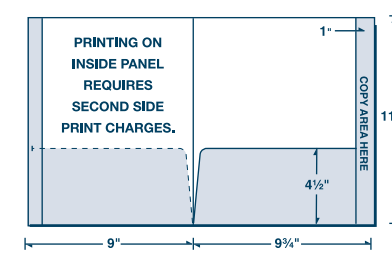

29-75

COPY DIRECTION ↑

BLEEDS: Extend 1/8" past edge of Dieline

3/4" shaded area indicates the space that "shows" when folded. Keep important copy within this shaded space.

Reinforced Edge - Bleed Only Area
Do Not Place Copy Here

COPY DIRECTION ↓

RIGHT POCKET

BLEEDS: Extend 1/8" past edge of Dieline

LEFT POCKET

Reinforced Edge - Bleed Only Area
Do Not Place Copy Here

COPY DIRECTION ↓

4.5"

11.75"