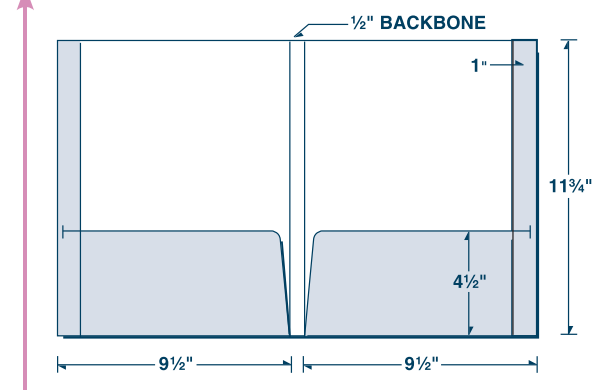

29-72

COPY DIRECTION

BLEEDS: Extend 1/8" past edge of Dieline

11.75"

4.5"