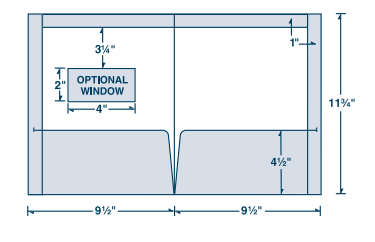

BACK COVER

FRONT COVER

29-71-TOP

9.5"

9.5"

1 inch wide reinforced edge

1 inch wide reinforced edge

↑
BACK COPY DIRECTION

↑
FRONT COPY DIRECTION

BLEEDS:
Extend 1/8" past edge of Deline

BLEEDS:
Extend 1/8" past edge of Deline

Diecut Window is Optional

11.75"

Reinforced Edge - Bleed Only Area
Do Not Place Copy Here

Reinforced Edge - Bleed Only Area
Do Not Place Copy Here

↓
COPY DIRECTION

↓
COPY DIRECTION

BLEEDS:
Extend 1/8" past edge of Deline

RIGHT POCKET

LEFT POCKET

4.5"