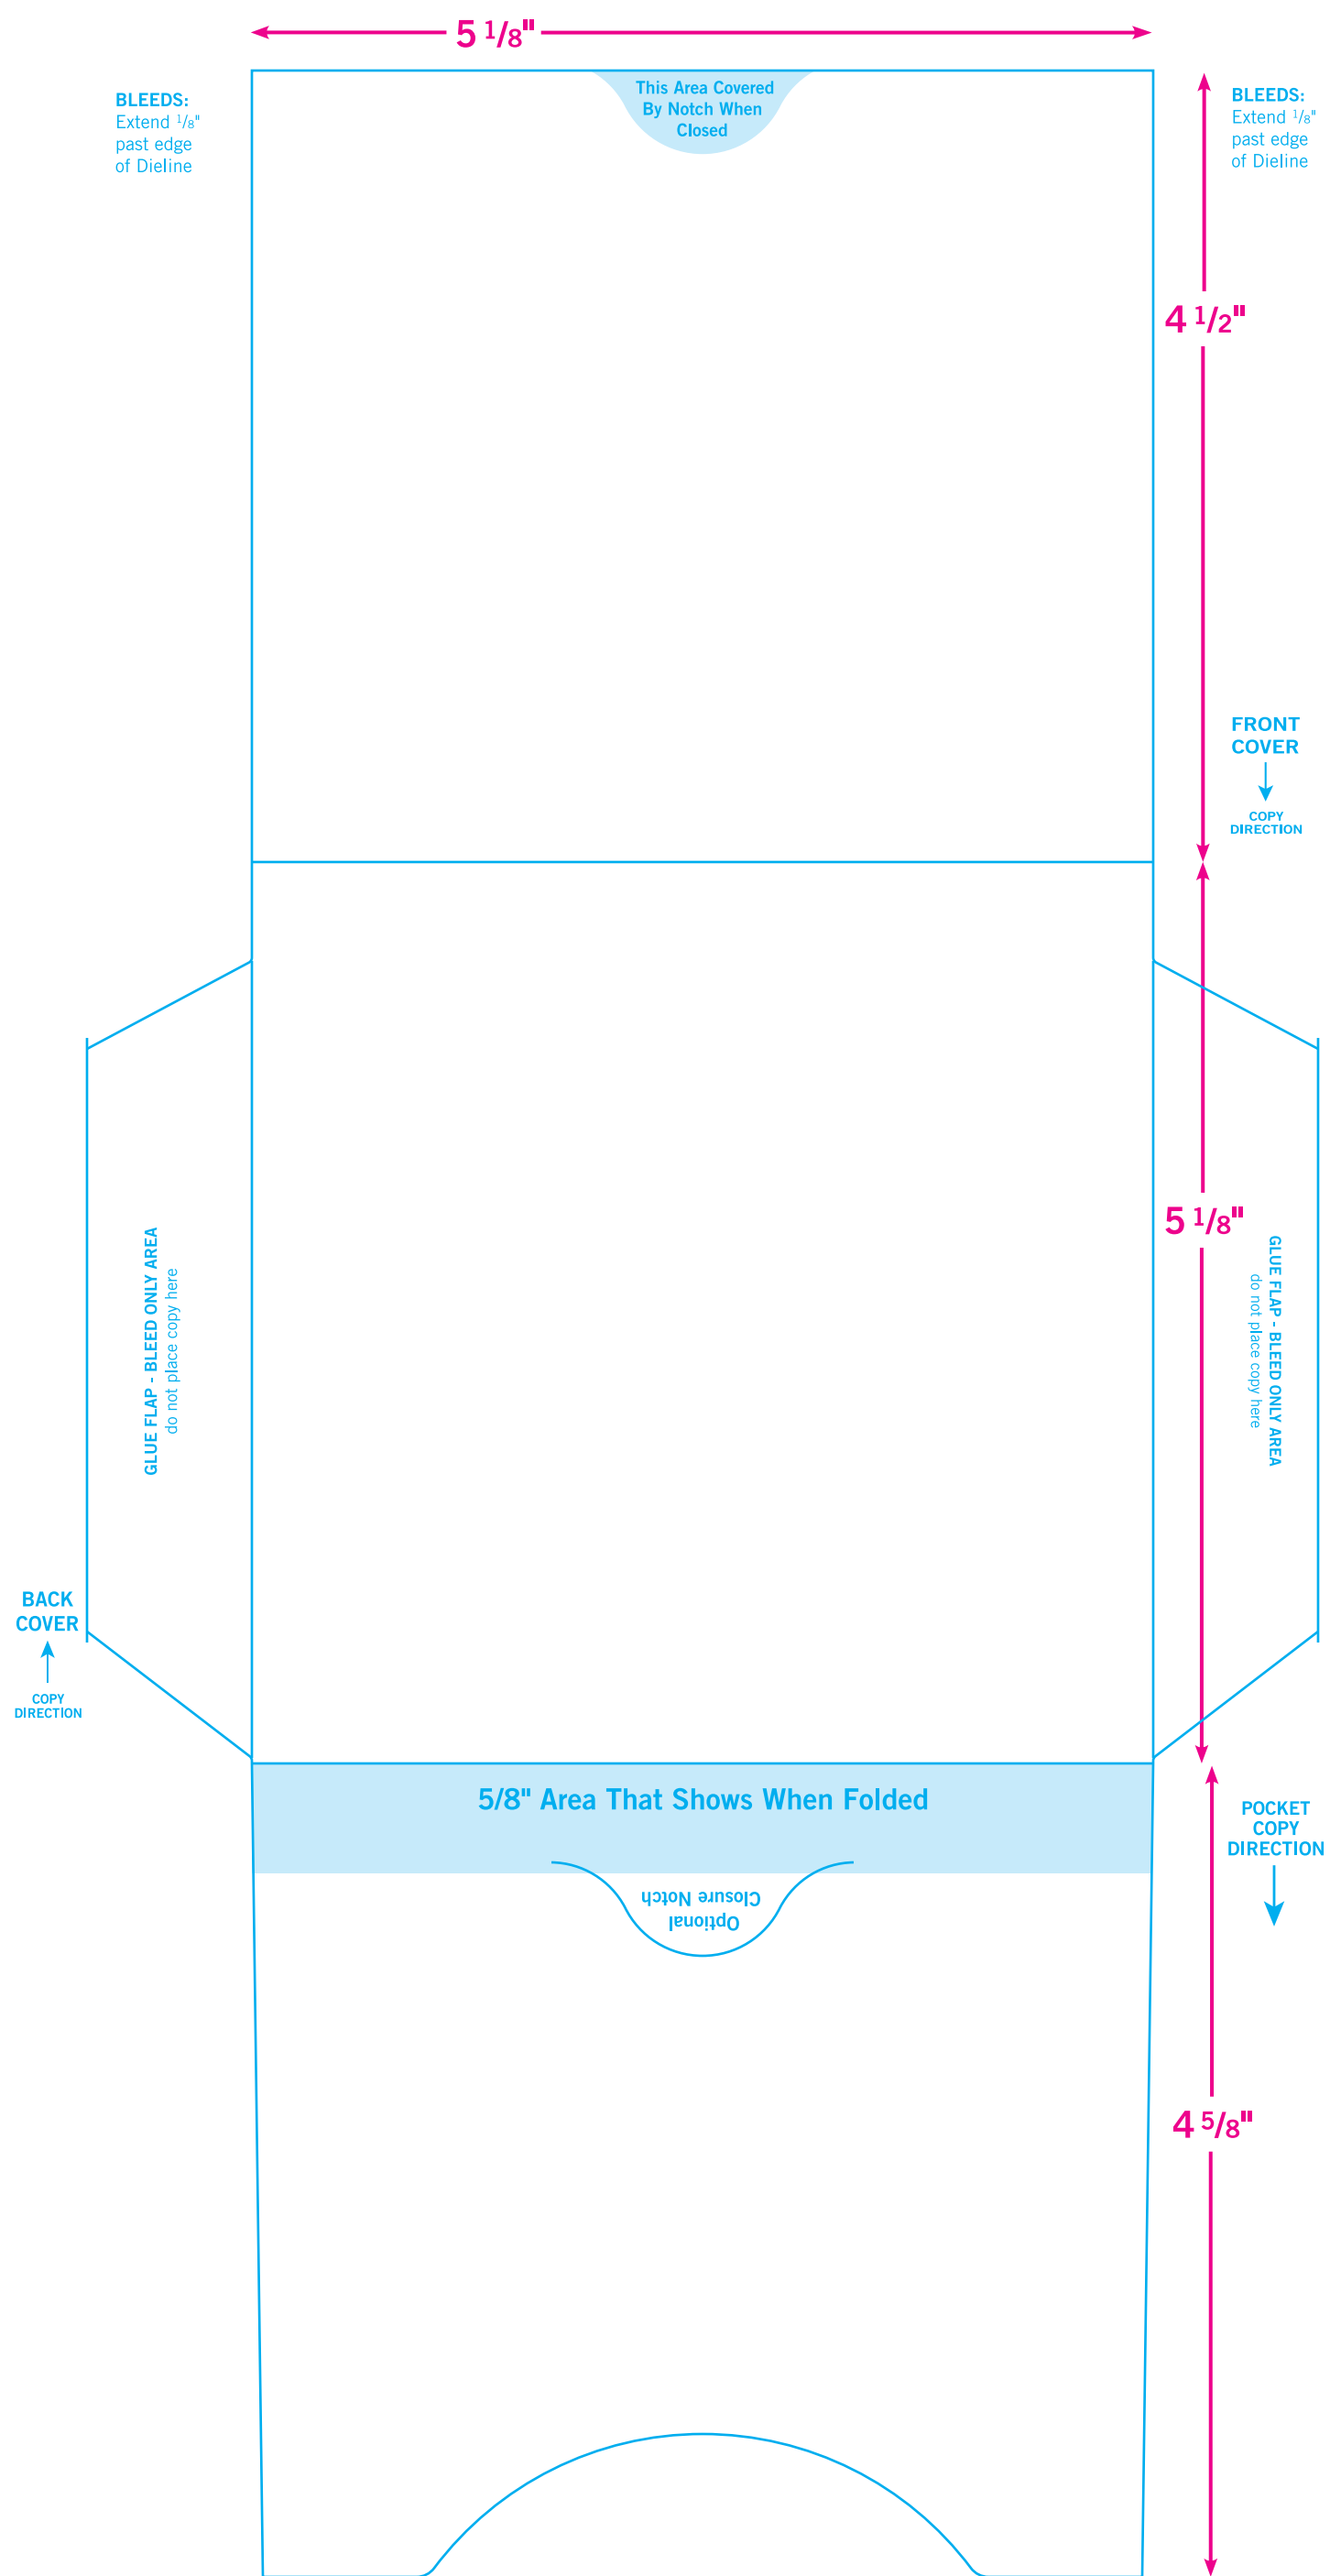

# 26-03

BLEEDS: Extend 1/8" past edge of Dieline

This Area Covered By Notch When Closed

BLEEDS: Extend 1/8" past edge of Dieline

FRONT COVER  
↓  
COPY DIRECTION

BACK COVER  
↑  
COPY DIRECTION

POCKET COPY DIRECTION  
↓

GLUE FLAP - BLEED ONLY AREA  
do not place copy here

GLUE FLAP - BLEED ONLY AREA  
do not place copy here

5/8" Area That Shows When Folded

Optional Closure Notch

5 1/8"

4 1/2"

5 1/8"

4 5/8"

5/8"

4 5/8"

5 1/8"

4 1/2"

5/8"