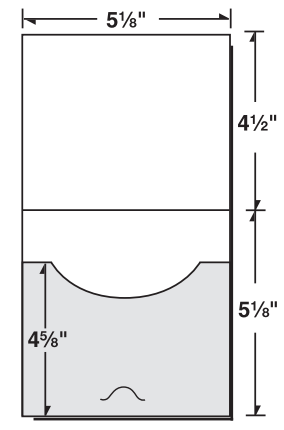

# 26-03

BLEEDS: Extend 1/8" past edge of Dieline

This Area Covered By Notch When Closed

BLEEDS: Extend 1/8" past edge of Dieline

FRONT COVER  
↓  
COPY DIRECTION

BACK COVER  
↑  
COPY DIRECTION

POCKET COPY DIRECTION  
↓

GLUE FLAP - BLEED ONLY AREA  
do not place copy here

GLUE FLAP - BLEED ONLY AREA  
do not place copy here

5/8" Area That Shows When Folded

Optional Closure Notch

5 1/8"

4 1/2"

5 1/8"

4 5/8"

5/8"

4 5/8"

5 1/8"

4 1/2"

5/8"