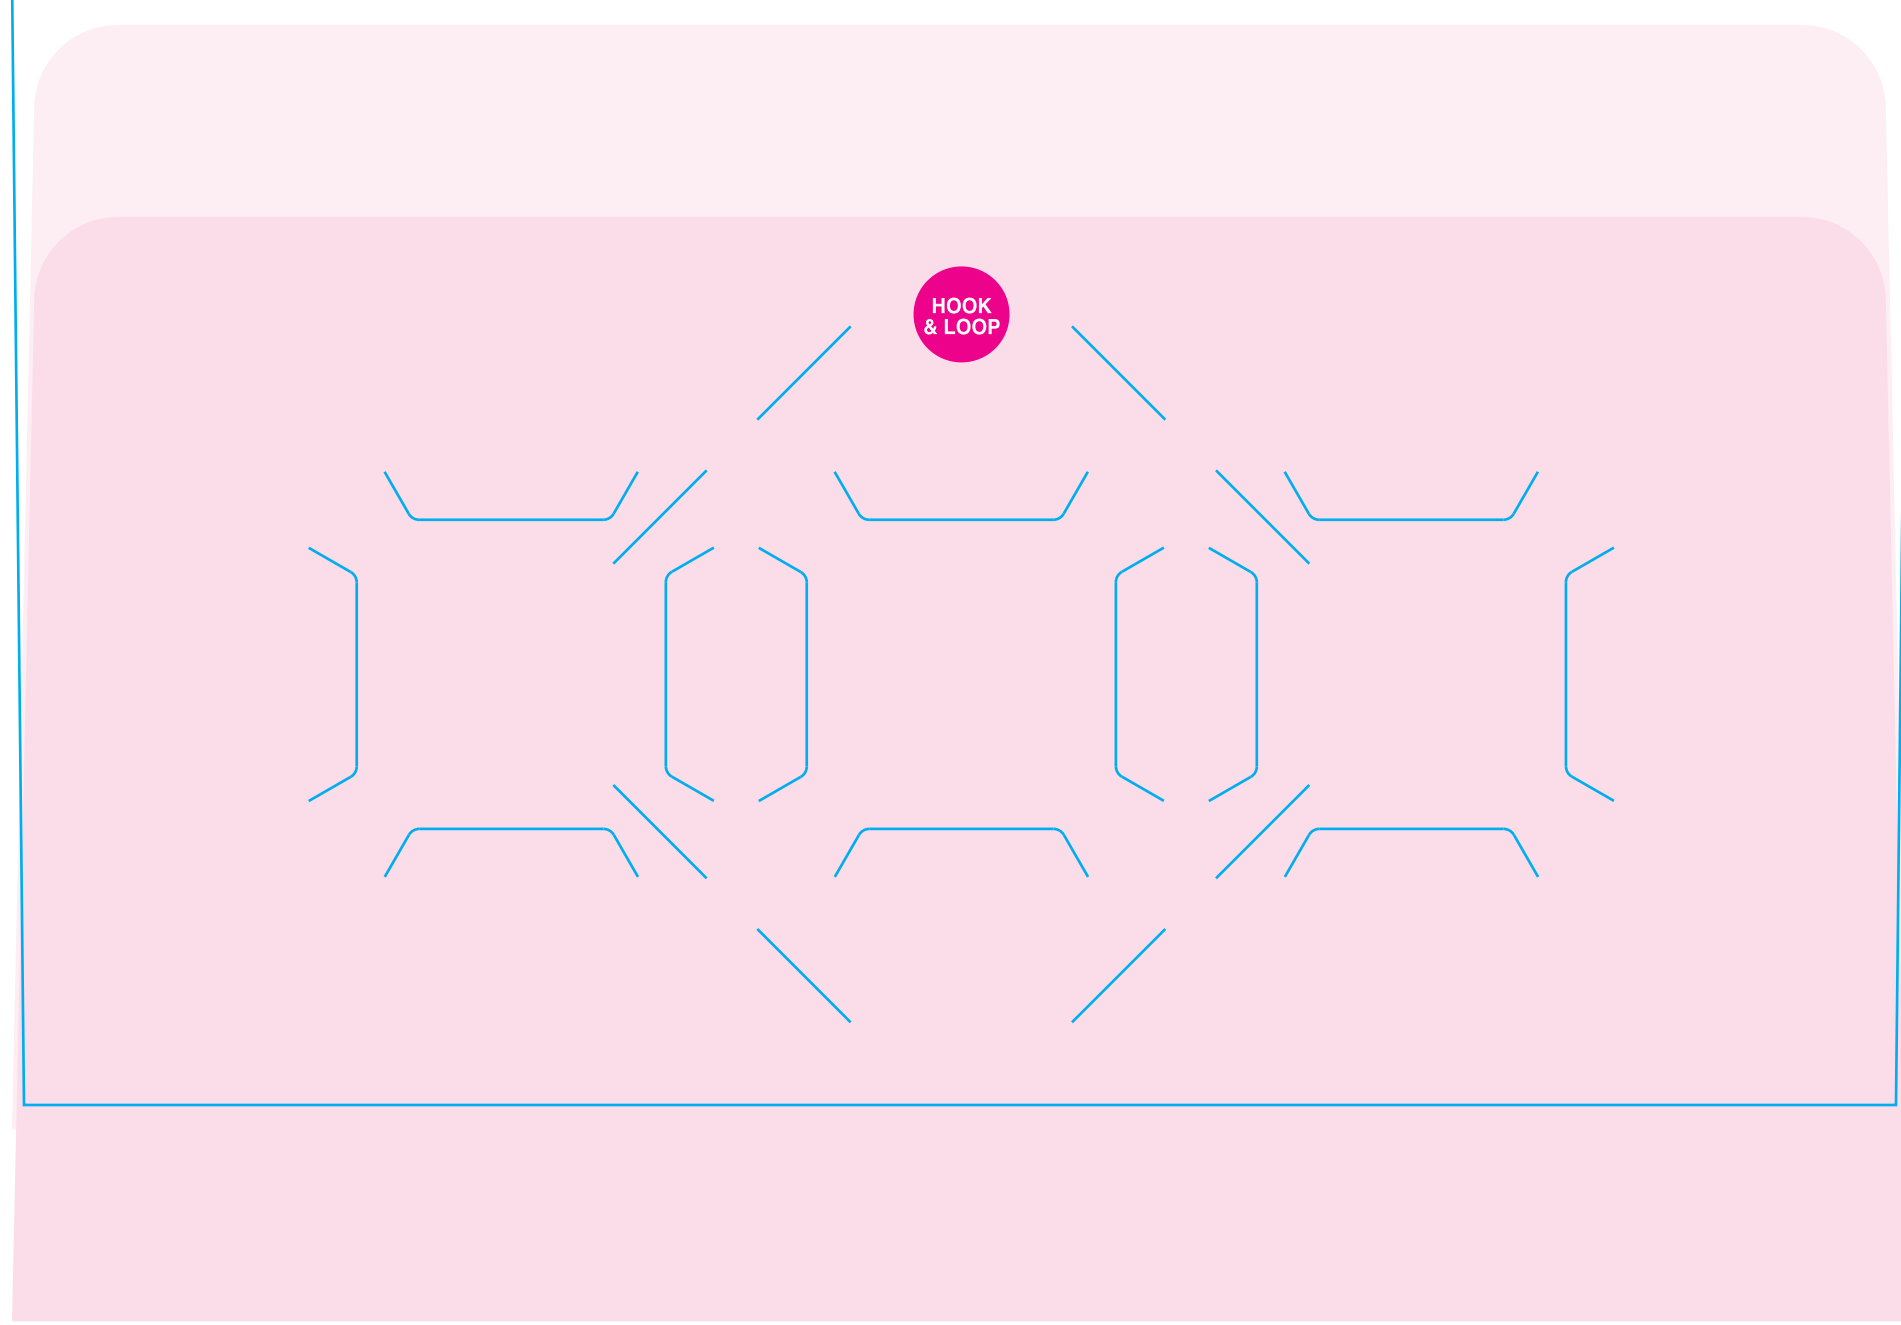

# 25-03

97/8"

53/4"

6"

FACE PANEL  
↑  
COPY DIRECTION

FLAP position when folded FLAT →

FLAP position when fully EXPANDED →

57/8"