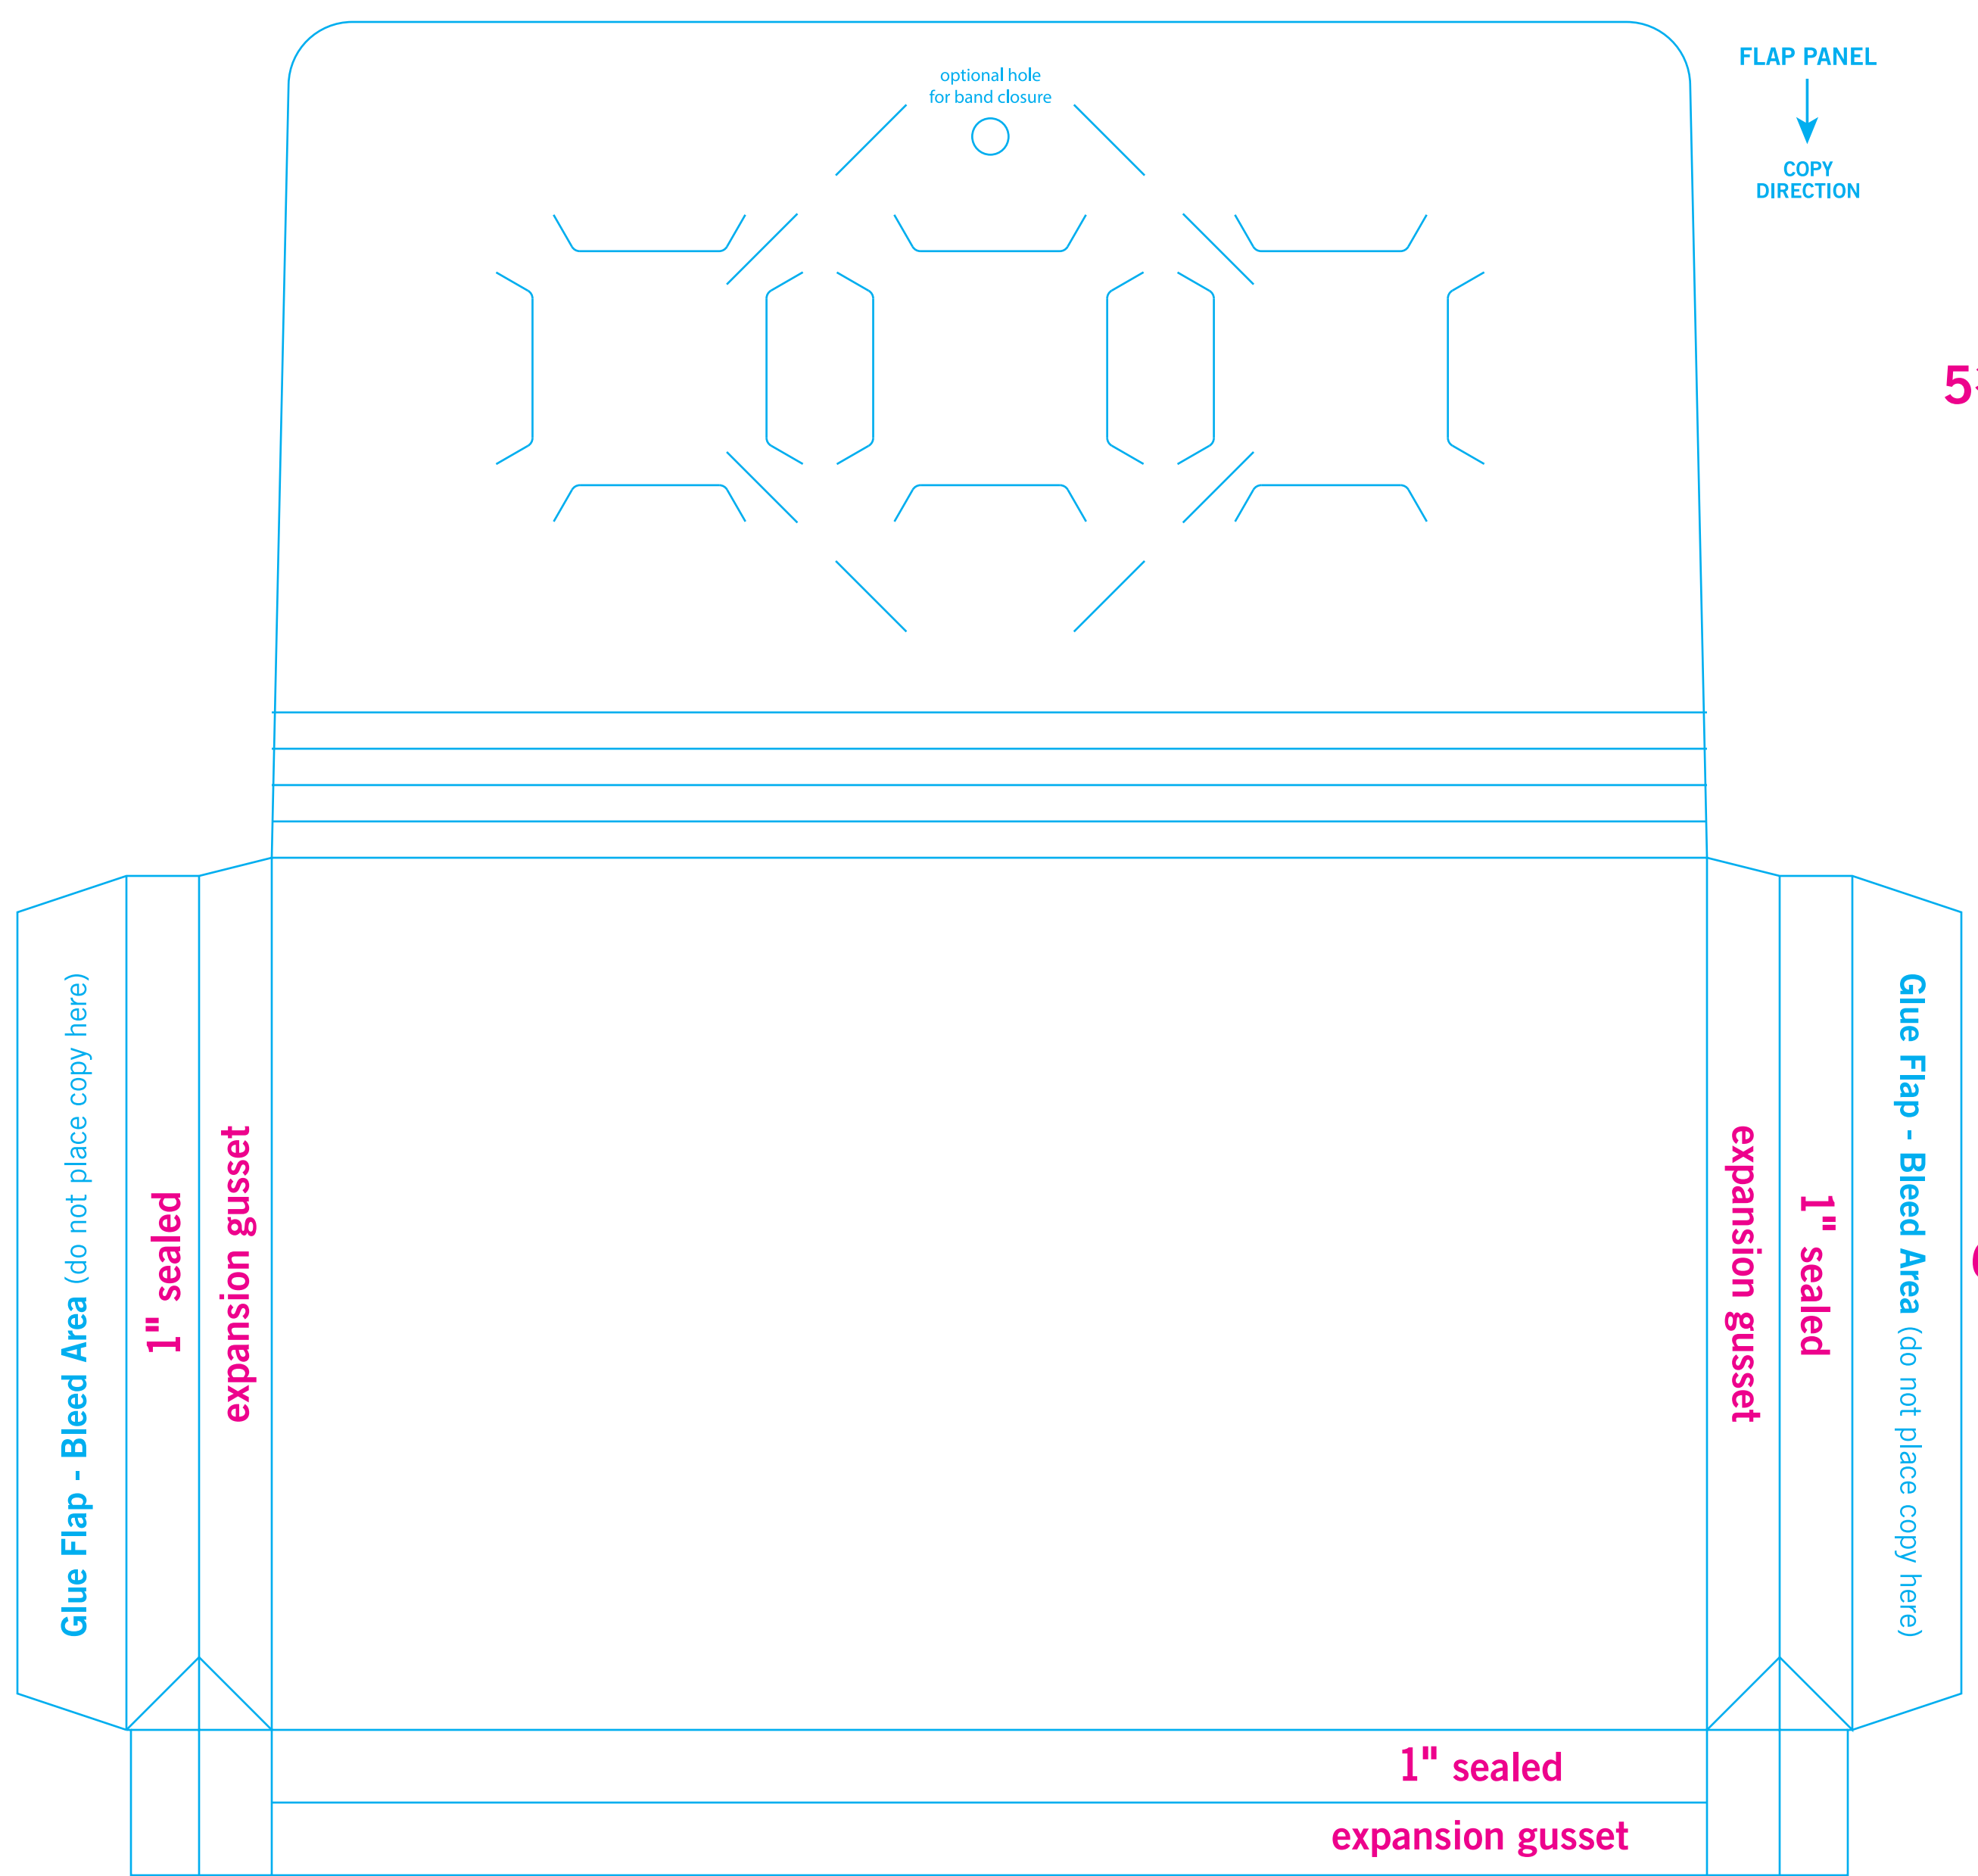

# 25-03

97/8"

53/4"

6"

FACE PANEL  
↑  
COPY DIRECTION

FLAP position when folded FLAT →

FLAP position when fully EXPANDED →

57/8"