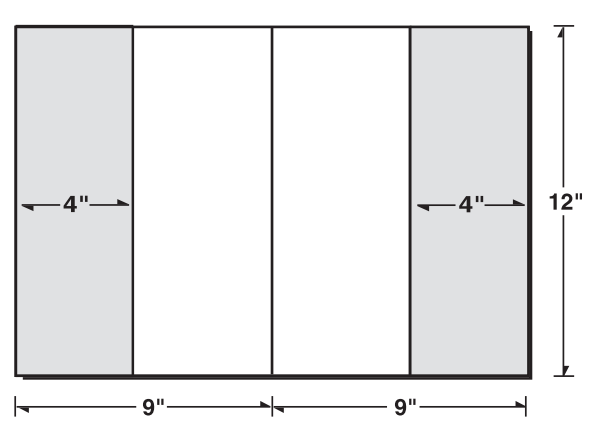

08-58

BLEEDS:
Extend 1/8"
past edge
of Dieline

BLEEDS:
Extend 1/8"
past edge
of Dieline

4"
RIGHT POCKET

GLUE FLAP - BLEED ONLY AREA
do not place copy here

9"
BACK COVER

9"
FRONT COVER

GLUE FLAP - BLEED ONLY AREA
do not place copy here

4"
LEFT POCKET

12"

12"

BLEEDS:
Extend 1/8"
past edge
of Dieline

GLUE FLAP - BLEED ONLY AREA
do not place copy here

GLUE FLAP - BLEED ONLY AREA
do not place copy here