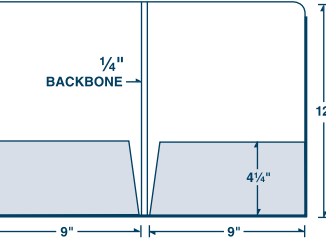

9" BACK COVER

9" FRONT COVER

.25" backbone

COPY DIRECTION ↑

COPY DIRECTION ↑

BLEEDS: Extend 1/8" past edge of Dieline

BLEEDS: Extend 1/8" past edge of Dieline

12"

GLUE FLAP - BLEED ONLY AREA  
do not place copy here

GLUE FLAP - BLEED ONLY AREA  
do not place copy here

COPY DIRECTION ↓

COPY DIRECTION ↓

.25" backbone

BLEEDS: Extend 1/8" past edge of Dieline

4 1/4"

RIGHT POCKET

LEFT POCKET