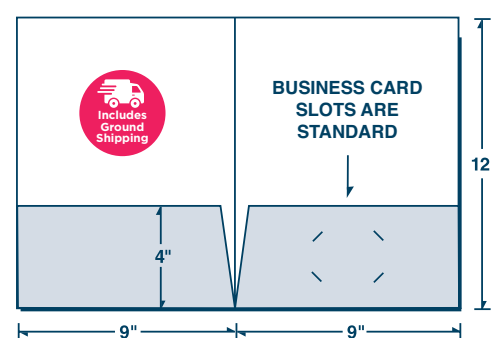

Quick-Ship Economy Folder

Need a quick fix? One standard folder – you choose plain, printed or foil stamped – we include ground shipping in the price!

Product Specifications

- The industry's most popular folder – 9" x 12" (square corners) with two 4" pockets
- Four corner card slots in the right pocket only
- Plain, printed or foil stamped

Ground Shipping Included in Price

- One location within contiguous USA only

Quick-Ship Economy Folder

Need 100% Post-Consumer Recycled? Order your folder on 18 PT ECO Kraft with PMS ink or Foil Stamp!

QUICK-SHIP ECONOMY

Price: See table below

Quick-Ship Economy Folder Prices - Stock and Foil selections on inside back cover. Includes Ground Shipping to one location within contiguous USA.

BASE STOCK PRICE		50	100	250	500	1000	1500	2000	2500	3000	4000	5000
08-96-PLAIN	24 Hrs.	5.000	2.900	1.667	1.073	0.810	0.746	0.681	0.663	0.593	0.546	0.517
08-96-4CP	Four Color Process	24 Hrs.	N/A	5.750	2.733	1.707	1.175	1.004	0.905	0.835	0.783	0.688
08-96-1PMS	No Heavy Coverage	5 Days	N/A	3.750	1.960	1.173	0.865	0.726	0.697	0.669	0.645	0.587
08-96-2PMS	No Heavy Coverage	5 Days	N/A	5.167	2.527	1.490	1.048	0.859	0.813	0.775	0.742	0.665
08-96-FOIL	One Area up to 15 sq. in.	3 Days	6.267	3.383	1.920	1.200	0.945	0.801	0.747	0.727	0.658	0.597
OPTIONS: ADD TO BASE												
Group A Stocks		0.300	0.267	0.187	0.133	0.117	0.110	0.107	0.103	0.100	0.098	0.097
Group B Stocks		0.467	0.417	0.293	0.210	0.185	0.173	0.168	0.163	0.158	0.155	0.153
Group C Stocks		0.700	0.650	0.447	0.320	0.282	0.264	0.257	0.249	0.241	0.237	0.234
Group D Stocks		1.033	0.950	0.660	0.473	0.417	0.390	0.378	0.367	0.356	0.349	0.344
18 PT Eco Kraft 100% Recycled stock		0.300	0.267	0.187	0.133	0.117	0.110	0.107	0.103	0.100	0.098	0.097
Aqueous Coating - Flood Gloss (on print orders)		FREE	FREE	FREE	FREE	FREE	FREE	FREE	FREE	FREE	FREE	FREE